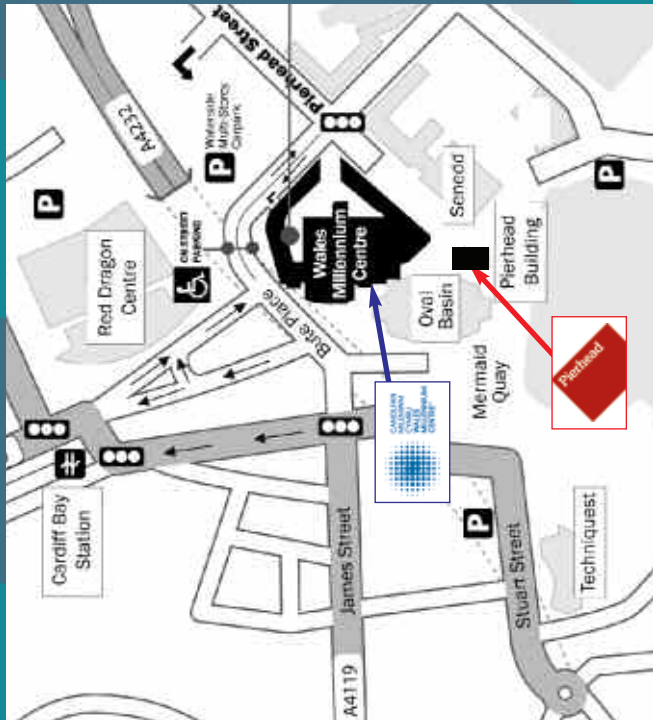

Unity Gŵyl Festival Undod

JUNE 28th - JULY 4th 2010

FESTIVAL GUIDE

For more information
029 2063 6464

To access Wales Millennium Centre's disabled parking spaces, please approach from Pierhead St. To book your space, please call 029 2064 6464