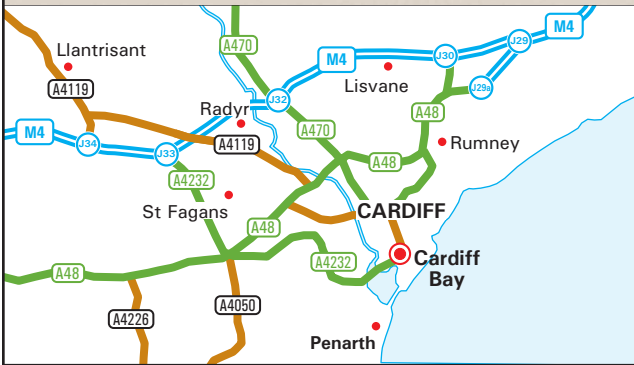

CANOLFAN MILENIWM CYMRU
WALES MILLENNIUM CENTRE

Temporary Offices:
Wales Millennium Centre
Bay Chambers
West Bute Street
Cardiff Bay
CF10 5BB

Site:
Wales Millennium Centre
(Bute Place)
Cardiff Bay
CF10 5AL
www.wmc.org.uk

From the M4

Leave the M4 at Junction 33 (signed Cardiff (West), Barry, Penarth, Cardiff Airport & A4232).
Join the A4232 and continue for 9.3 miles.
Leave the A4232 just before the Butetown Tunnel and follow signs for Techniquet.
Continue along Stuart Street and turn right at the traffic lights onto Bute Place, road bends around to the left, take the first exit to the right (around Craft in the Bay), follow this road around to the left back onto Bute Place (see inset).

Bus Services

Bus Numbers 6, 8 & 35 serve Cardiff Bay - all services originate at Cardiff Central Bus Station.

Train

Cardiff Bay station is served by trains from Cardiff Queen Street Station.